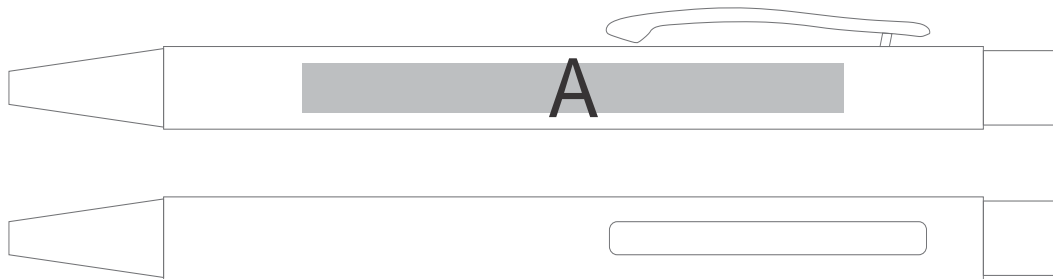

WI-AL-300-B

Altitude Vogue Omega Ball Pen

Also available in

Check Logo24
guide and t's & c's

Need to know:

- Includes 1-Position Laser Engraving (setup fee applies)

- **Laser Colour:** Light Grey

Branding Options:

Position	Branding Method (Branding Code)	No. of Colours	Dimension
A	Laser Engraving (LA)	N/A	70mm wide x 6mm high